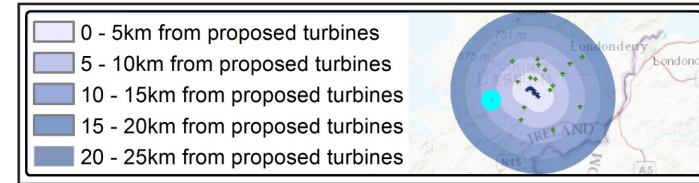

Viewing Instructions
 Angle of View of Panorama: 90° (cylindrical projection)
 Principal Distance (printed at 84 x 29.7cm): 52.2cm

Viewpoint Location & Capture Information
 Location (ING): 191914.35, 402211.02
 Camera Level (Metres Above Ordnance Datum): 156.1
 Date & Time: 02/10/2019, 3:59pm
 Weather Conditions: Sunny, Intermittent Cloud

Visibility Information
 Distance to Nearest Drumnahough Turbine (km): 13.6
 Number of Drumnahough Nacelles Visible: 3
 Direction of View (From Grid North): 74°

Camera Information
 Camera: Canon 5D Mark III
 Lens: Canon EF 50mm f/1.4 USM
 Focal Length: 50mm

Viewing Instructions
 Angle of View of Panorama: 53.5° (planar projection)
 Principal Distance (printed at 84 x 29.7cm): 81.25cm
Depicted Turbine Specifications
 Hub: 95m, Tip: 167.5m Rotor Diam. 145m