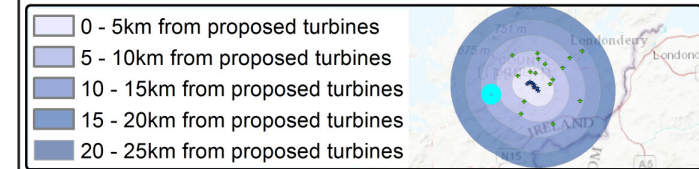

Viewing Instructions
 Angle of View of Panorama: 90° (cylindrical projection)
 Principal Distance (printed at 84 x 29.7cm): 52.2cm

Viewpoint Location & Capture Information
 Location (ING): 191914.35, 402211.02
 Camera Level (Metres Above Ordnance Datum): 156.1
 Date & Time: 02/10/2019, 3:59pm
 Weather Conditions: Sunny, Intermittent Cloud

Visibility Information
 Distance to Nearest Drumnahough Turbine (km): 13.6
 Number of Drumnahough Nacelles Visible: 3
 Direction of View (From Grid North): 74°

Camera Information
 Camera: Canon 5D Mark III
 Lens: Canon EF 50mm f/1.4 USM
 Focal Length: 50mm

Viewing Instructions
 Angle of View of Panorama: 53.5° (planar projection)
 Principal Distance (printed at 84 x 29.7cm): 81.25cm
Depicted Turbine Specifications
 Hub: 95m, Tip: 167.5m Rotor Diam. 145m