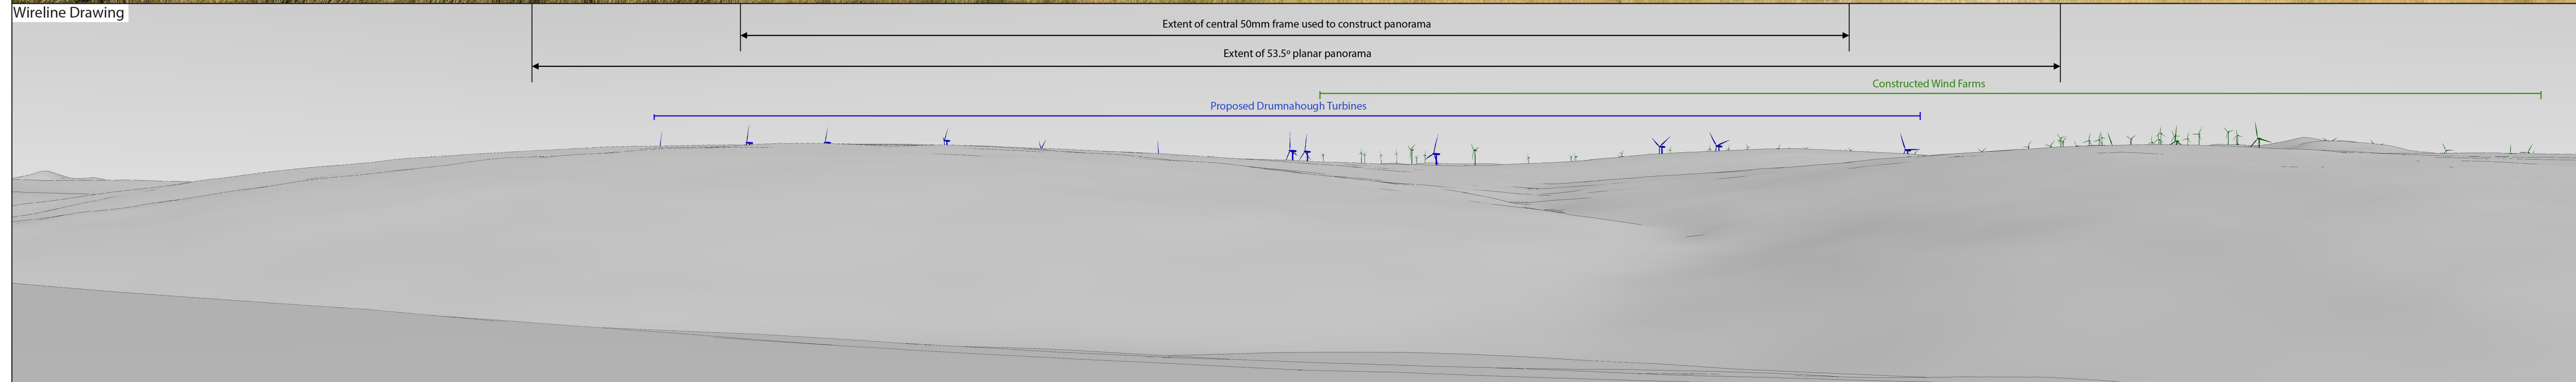

Constructed wind farms include: Cark, Cark Extension, Culliagh, Ballystang, Meentycat, Meenagrav, Meenanilta, Meenbog, Meenahorna & Meenalaban. Refer to cumulative ZTV map for further detail.

Drumnahough Wind Farm – Visual Impact Assessment
Viewpoint 11
View from third class road in townland of Boulyfree

Viewing Instructions
Angle of View of Panorama: 90° (cylindrical projection)
Principal Distance (printed at 84 x 29.7cm): 52.2cm

Viewpoint Location & Capture Information
Location (ING): 202648.31, 399897.94
Camera Level (Metres Above Ordnance Datum): 155.1
Date & Time: 13/09/2019, 5:26pm
Weather Conditions: Sunny

Visibility Information
Distance to Nearest Drumnahough Turbine (km): 5.7
Number of Drumnahough Nacelles Visible: 9
Direction of View (From Grid North): 45°

Camera Information
Camera: Canon 5D Mark III
Lens: Canon EF 50mm f/1.4 USM
Focal Length: 50mm

Visuals prepared by
innovision
Sligo Airport Business Park
Strandhill
Sligo
www.innovision.ie
+353(0)71 - 912 8220