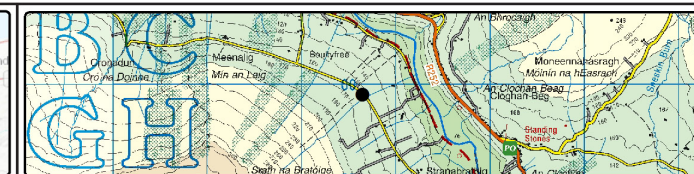

Viewing Instructions
Angle of View of Panorama: 53.5° (planar projection)
Principal Distance (printed at 84 x 29.7cm): 81.25cm
Depicted Turbine Specifications
Hub: 95m, Tip:167.5m Rotor Diam. 145m

Viewpoint Location & Capture Information
Location (ING): 202648.31, 399897.94
Camera Level (Metres Above Ordnance Datum): 155.1
Date & Time: 13/09/2019, 5:26pm
Weather Conditions: Sunny

Visibility Information
Distance to Nearest Drumnahough Turbine (km): 5.7
Number of Drumnahough Nacelles Visible: 9
Direction of View (From Grid North): 45°

Camera Information
Camera: Canon 5D Mark III
Lens: Canon EF 50mm f/1.4 USM
Focal Length: 50mm

Visuals prepared by
innovision
Sligo Airport Business Park
Strandhill
Sligo
www.innovision.ie
+353(0)71 - 912 8220