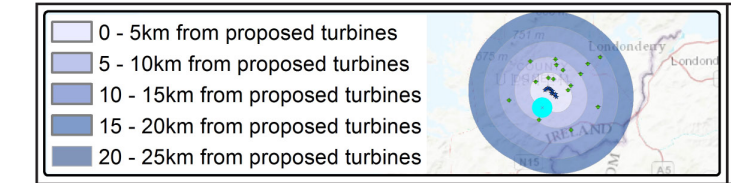

Baseline Photograph

This image provides landscape and visual context only

Wireline Drawing

Constructed wind farms include: Cark, Cark Extension, Culliagh, Ballystang, Meentycat, Meenagrav, Meenanilta, Meenbog, Meenahorna & Meenalaban. Refer to cumulative ZTV map for further detail.

Drumnahough Wind Farm – Visual Impact Assessment
Viewpoint 11
 View from third class road in townland of Boulyfree

Viewing Instructions
 Angle of View of Panorama: 90° (cylindrical projection)
 Principal Distance (printed at 84 x 29.7cm): 52.2cm

Viewpoint Location & Capture Information
 Location (ING): 202648.31, 399897.94
 Camera Level (Metres Above Ordnance Datum): 155.1
 Date & Time: 13/09/2019, 5:26pm
 Weather Conditions: Sunny

Visibility Information
 Distance to Nearest Drumnahough Turbine (km): 5.7
 Number of Drumnahough Nacelles Visible: 9
 Direction of View (From Grid North): 45°