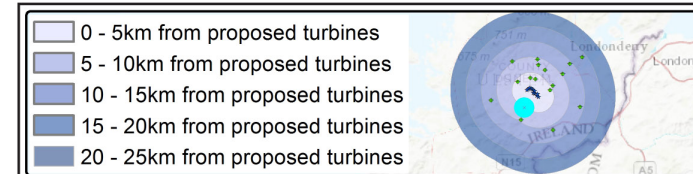

Camera Information
 Camera: Canon 5D Mark III
 Lens: Canon EF 50mm f/1.4 USM
 Focal Length: 50mm

Visuals prepared by
innovision
 Sligo Airport Business Park
 Strandhill
 Sligo
 www.innovision.ie
 +353(0)71 - 912 8220

Photomontage

View flat at a comfortable arm's length

Drumnahough Wind Farm – Visual Impact Assessment

Viewpoint 11
View from third class road in townland of Boulyfree

Viewing Instructions
 Angle of View of Panorama: 53.5° (planar projection)
 Principal Distance (printed at 84 x 29.7cm): 81.25cm
Depicted Turbine Specifications
 Hub: 95m, Tip:167.5m Rotor Diam. 145m