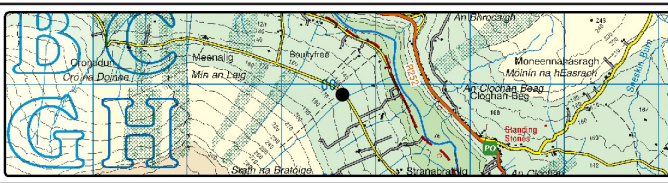

Baseline Photograph

This image provides landscape and visual context only

Wireline Drawing

Constructed wind farms include: Cark, Cark Extension, Culliagh, Ballystang, Meentycat, Meenagrav, Meenanilta, Meenbog, Meenahorna & Meenalaban. Refer to cumulative ZTV map for further detail.

Drumnahough Wind Farm – Visual Impact Assessment
Viewpoint 11
 View from third class road in townland of Boulyfree

Viewing Instructions
 Angle of View of Panorama: 90° (cylindrical projection)
 Principal Distance (printed at 84 x 29.7cm): 52.2cm

Viewpoint Location & Capture Information
 Location (ING): 202648.31, 399897.94
 Camera Level (Metres Above Ordnance Datum): 155.1
 Date & Time: 13/09/2019, 5:26pm
 Weather Conditions: Sunny

Visibility Information
 Distance to Nearest Drumnahough Turbine (km): 5.7
 Number of Drumnahough Nacelles Visible: 9
 Direction of View (From Grid North): 45°