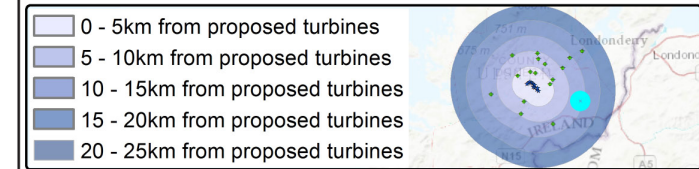

Viewpoint Location & Capture Information
 Location (ING): 220870.08, 400110.94
 Camera Level (Metres Above Ordnance Datum): 70.4
 Date & Time: 13/03/2020, 11:40am
 Weather Conditions: Sunny

Visibility Information
 Distance to Nearest Drumnahough Turbine (km): 14
 Number of Drumnahough Nacelles Visible: 4
 Direction of View (From Grid North): 287°

Camera Information
 Camera: Canon 5D Mark III
 Lens: Canon EF 50mm f/1.4 USM
 Focal Length: 50mm

Visuals prepared by
innovision
 Sligo Airport Business Park
 Strandhill
 Sligo
 www.innovision.ie
 +353(0)71 - 912 8220

Photomontage

View flat at a comfortable arm's length

Proposed Drumnahough Turbines

Drumnahough Wind Farm – Visual Impact Assessment
Viewpoint 12
View from local road/cycle route in townland of Findrum

Viewing Instructions
Angle of View of Panorama: 53.5° (planar projection)
Principal Distance (printed at 84 x 29.7cm): 81.25cm
Depicted Turbine Specifications
Hub: 95m, Tip:167.5m Rotor Diam. 145m