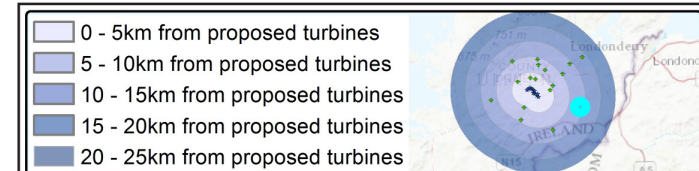

Viewing Instructions
Angle of View of Panorama: 90° (cylindrical projection)
Principal Distance (printed at 84 x 29.7cm): 52.2cm

Viewpoint Location & Capture Information
Location (ING): 220870.08, 400110.94
Camera Level (Metres Above Ordnance Datum): 70.4
Date & Time: 13/03/2020, 11:40am
Weather Conditions: Sunny

Visibility Information
Distance to Nearest Drumnahough Turbine (km): 14
Number of Drumnahough Nacelles Visible: 4
Direction of View (From Grid North): 287°

Camera Information
Camera: Canon 5D Mark III
Lens: Canon EF 50mm f/1.4 USM
Focal Length: 50mm

Visuals prepared by
innovision
Sligo Airport Business Park
Strandhill
Sligo
www.innovision.ie
+353(0)71 - 912 8220