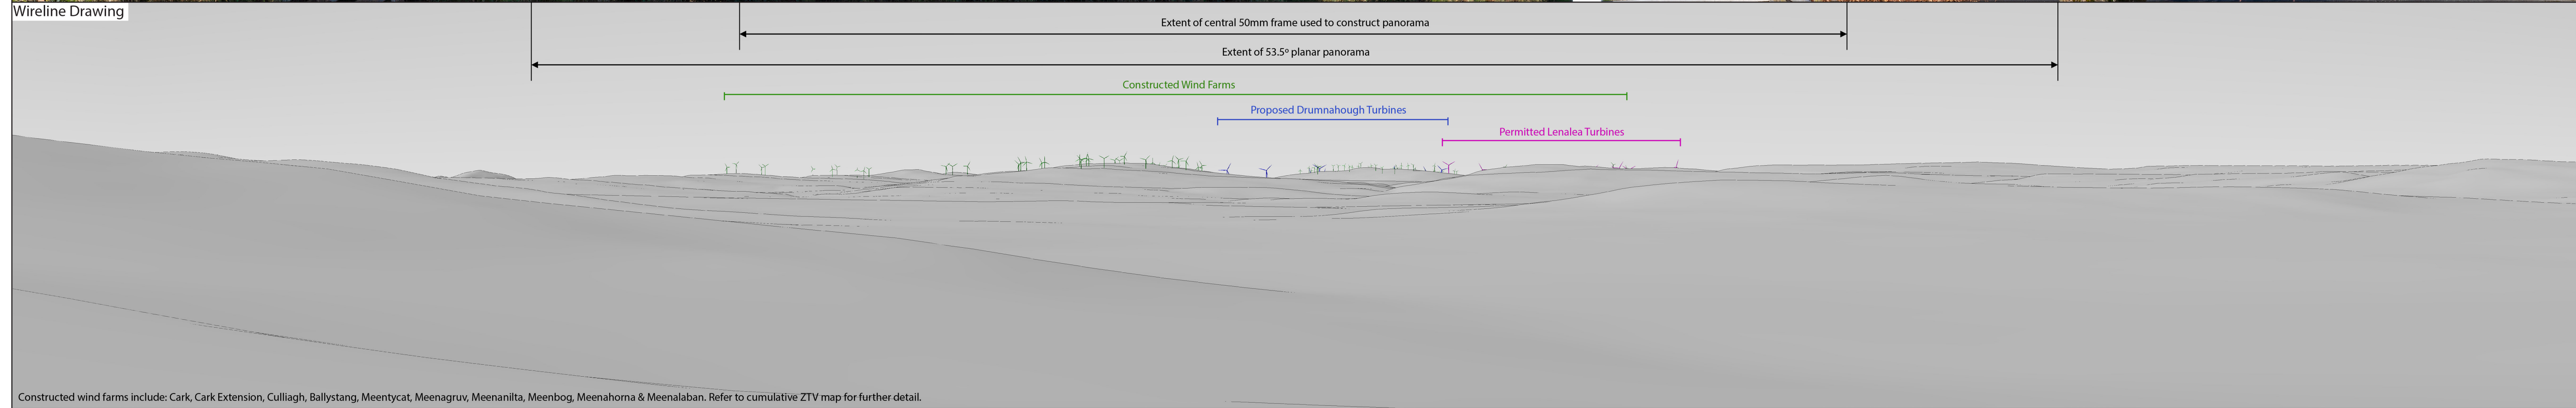

Baseline Photograph

This image provides landscape and visual context only

Wireline Drawing

Constructed wind farms include: Cark, Cark Extension, Culliagh, Ballystang, Meentycat, Meenagrav, Meenanilta, Meenbog, Meenahorna & Meenalaban. Refer to cumulative ZTV map for further detail.

Viewpoint Location & Capture Information
 Location (ING): 220870.08, 400110.94
 Camera Level (Metres Above Ordnance Datum): 70.4
 Date & Time: 13/03/2020, 11:40am
 Weather Conditions: Sunny

Visibility Information
 Distance to Nearest Drumnahough Turbine (km): 14
 Number of Drumnahough Nacelles Visible: 4
 Direction of View (From Grid North): 287°

Photomontage

View flat at a comfortable arm's length

Proposed Drumnahough Turbines

Drumnahough Wind Farm – Visual Impact Assessment
Viewpoint 12
View from local road/cycle route in townland of Findrum

Viewing Instructions
Angle of View of Panorama: 53.5° (planar projection)
Principal Distance (printed at 84 x 29.7cm): 81.25cm
Depicted Turbine Specifications
Hub: 95m, Tip:167.5m Rotor Diam. 145m