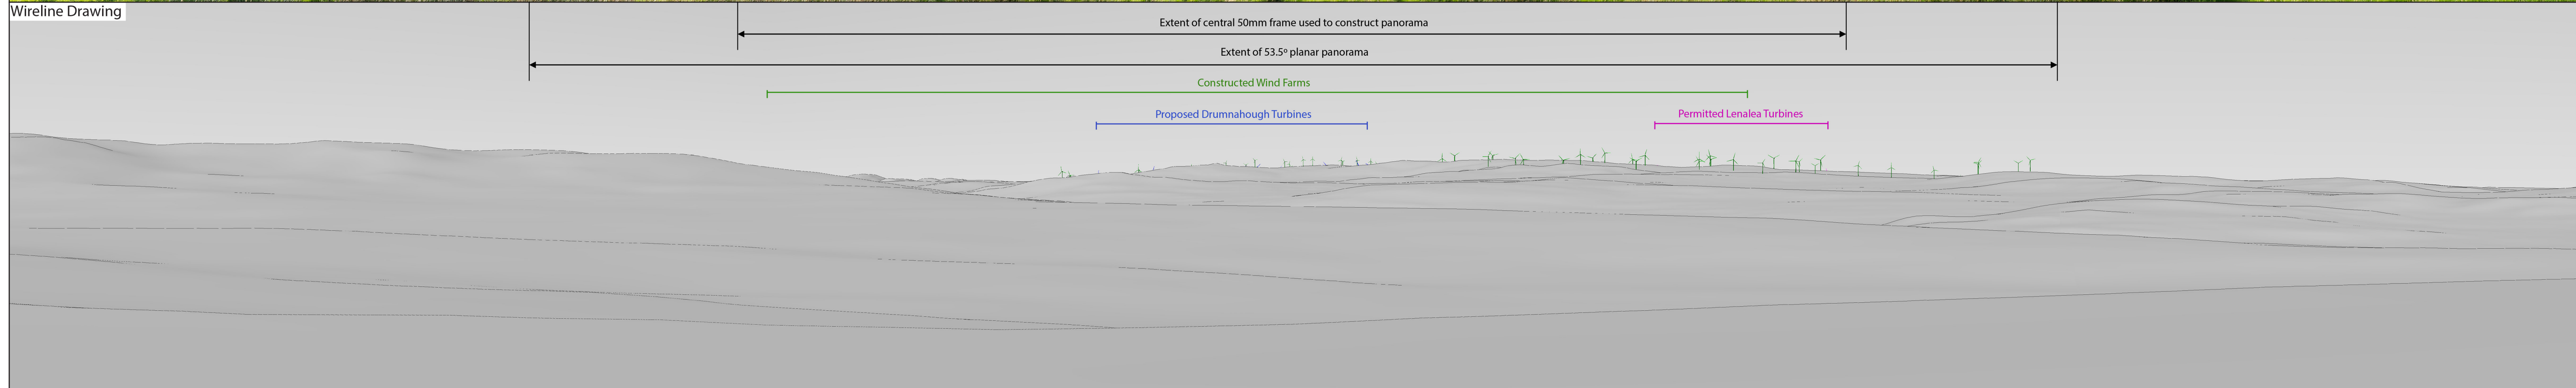

Constructed wind farms include: Cark, Cark Extension, Culliagh, Ballystang, Meentycat, Meenagrav, Meenanilta, Meenbog, Meenahorna & Meenalaban. Refer to cumulative ZTV map for further detail.

Drumnahough Wind Farm – Visual Impact Assessment

Viewpoint 14
View from local road in townland of Carrickmagrath

Viewing Instructions
Angle of View of Panorama: 90° (cylindrical projection)
Principal Distance (printed at 84 x 29.7cm): 52.2cm

Viewpoint Location & Capture Information
Location (ING): 212128.25, 392563.66
Camera Level (Metres Above Ordnance Datum): 96.8
Date & Time: 13/09/2019, 5:55pm
Weather Conditions: Sunny

Visibility Information
Distance to Nearest Drumnahough Turbine (km): 11.8
Number of Drumnahough Nacelles Visible: 0
Direction of View (From Grid North): 334°

Camera Information
Camera: Canon 5D Mark III
Lens: Canon EF 50mm f/1.4 USM
Focal Length: 50mm

Visuals prepared by

Sligo Airport Business Park
Strandhill
Sligo

www.innovision.ie
+353(0)71 - 912 8220