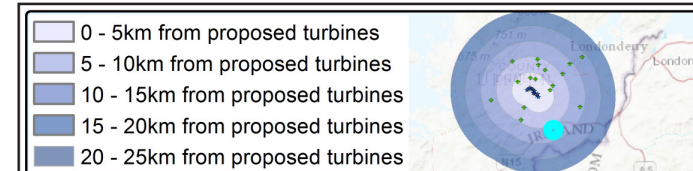

Viewpoint Location & Capture Information
 Location (ING): 212128.25, 392563.66
 Camera Level (Metres Above Ordnance Datum): 96.8
 Date & Time: 13/09/2019, 5:55pm
 Weather Conditions: Sunny

Visibility Information
 Distance to Nearest Drumnahough Turbine (km): 11.8
 Number of Drumnahough Nacelles Visible: 0
 Direction of View (From Grid North): 334°

Camera Information
 Camera: Canon 5D Mark III
 Lens: Canon EF 50mm f/1.4 USM
 Focal Length: 50mm

Visuals prepared by

Sligo Airport Business Park
Strandhill
Sligo

www.innovision.ie
+353(0)71 - 912 8220

Photomontage

View flat at a comfortable arm's length

Drumnahough Wind Farm – Visual Impact Assessment

Viewpoint 14
View from local road in townland of Carrickmagrath

Viewing Instructions
 Angle of View of Panorama: 53.5° (planar projection)
 Principal Distance (printed at 84 x 29.7cm): 81.25cm
Depicted Turbine Specifications
 Hub: 95m, Tip: 167.5m Rotor Diam. 145m