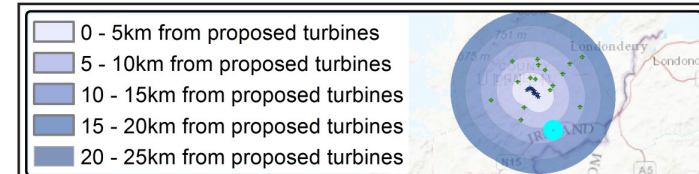

Drumnahough Wind Farm – Visual Impact Assessment

Viewpoint 14
View from local road in townland of Carrickmagrath

Viewing Instructions
 Angle of View of Panorama: 90° (cylindrical projection)
 Principal Distance (printed at 84 x 29.7cm): 52.2cm

Viewpoint Location & Capture Information
 Location (ING): 212128.25, 392563.66
 Camera Level (Metres Above Ordnance Datum): 96.8
 Date & Time: 13/09/2019, 5:55pm
 Weather Conditions: Sunny

Visibility Information
 Distance to Nearest Drumnahough Turbine (km): 11.8
 Number of Drumnahough Nacelles Visible: 0
 Direction of View (From Grid North): 334°

View flat at a comfortable arm's length

Drumnahough Wind Farm – Visual Impact Assessment

Viewpoint 14
View from local road in townland of Carrickmagrath

Viewing Instructions
 Angle of View of Panorama: 53.5° (planar projection)
 Principal Distance (printed at 84 x 29.7cm): 81.25cm
Depicted Turbine Specifications
 Hub: 95m, Tip: 167.5m Rotor Diam. 145m