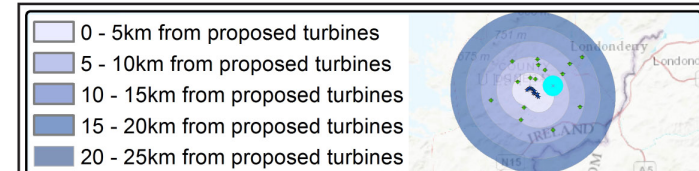

Baseline Photograph

This image provides landscape and visual context only

Wireline Drawing

Constructed wind farms include: Cark, Cark Extension, Culliagh, Ballystang, Meentycat, Meenagrav, Meenanilta, Meenbog, Meenahorna & Meenalaban. Refer to cumulative ZTV map for further detail.

Drumnahough Wind Farm – Visual Impact Assessment

**Viewpoint 16**  
View from local road in the townland of Kirkneedey

**Viewing Instructions**  
Angle of View of Panorama: 90° (cylindrical projection)  
Principal Distance (printed at 84 x 29.7cm): 52.2cm

**Viewpoint Location & Capture Information**  
 Location (ING): 211944.54, 406872.11  
 Camera Level (Metres Above Ordnance Datum): 203.9  
 Date & Time: 13/03/2020, 09:50am  
 Weather Conditions: Sunny

**Visibility Information**  
 Distance to Nearest Drumnahough Turbine (km): 5.6  
 Number of Drumnahough Nacelles Visible: 0  
 Direction of View (From Grid North): 230°

**Camera Information**  
 Camera: Canon 5D Mark III  
 Lens: Canon EF 50mm f/1.4 USM  
 Focal Length: 50mm