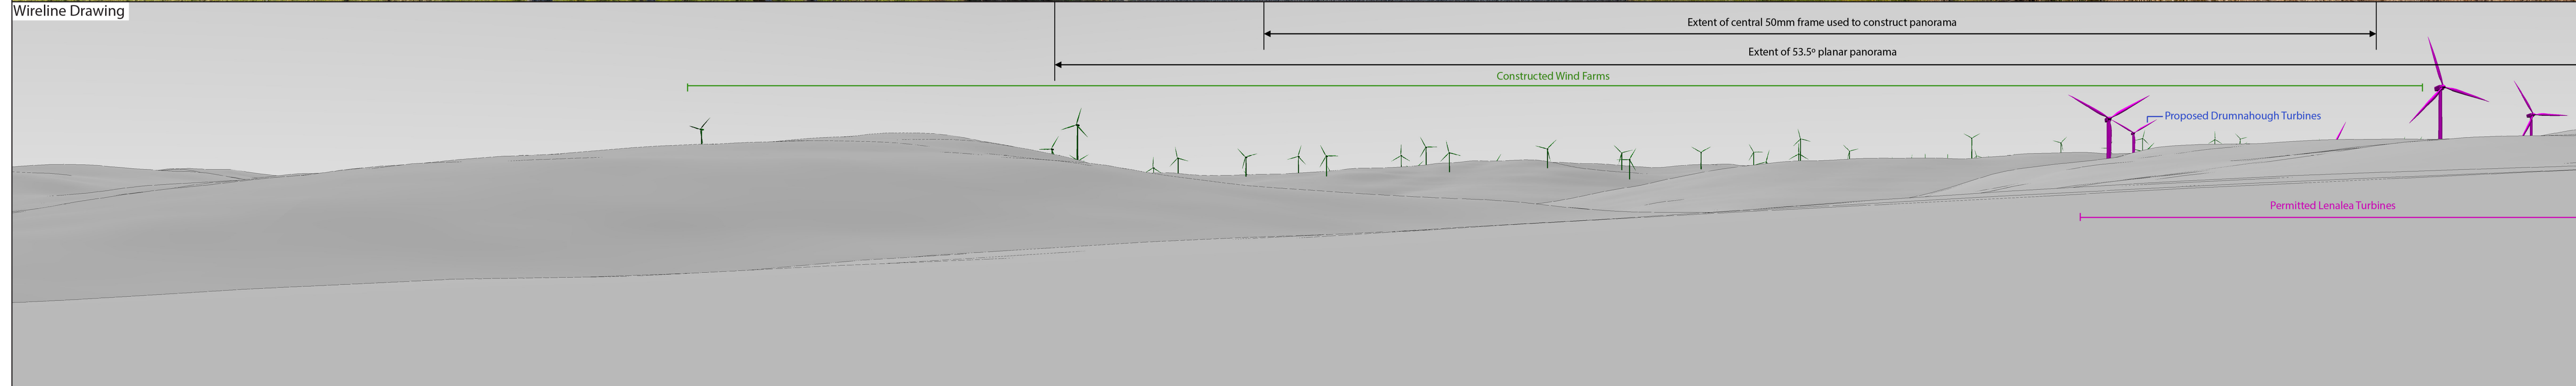

Baseline Photograph

This image provides landscape and visual context only

Wireline Drawing

Constructed wind farms include: Cark, Cark Extension, Culliagh, Ballystang, Meentycat, Meenagrav, Meenanilta, Meenbog, Meenahorna & Meenalaban. Refer to cumulative ZTV map for further detail.

**Viewpoint Location & Capture Information**  
Location (ING): 211944.54, 406872.11  
Camera Level (Metres Above Ordnance Datum): 203.9  
Date & Time: 13/03/2020, 09:50am  
Weather Conditions: Sunny

**Visibility Information**  
Distance to Nearest Drumnahough Turbine (km): 5.6  
Number of Drumnahough Nacelles Visible: 0  
Direction of View (From Grid North): 230°

Photomontage

View flat at a comfortable arm's length

Drumnahough Wind Farm – Visual Impact Assessment

**Viewpoint 16**  
View from local road in the townland of Kirkneedey

**Viewing Instructions**  
 Angle of View of Panorama: 53.5° (planar projection)  
 Principal Distance (printed at 84 x 29.7cm): 81.25cm  
**Depicted Turbine Specifications**  
 Hub: 95m, Tip: 167.5m Rotor Diam. 145m

**Viewpoint Location & Capture Information**  
 Location (ING): 211944.54, 406872.11  
 Camera Level (Metres Above Ordnance Datum): 203.9  
 Date & Time: 13/03/2020, 09:50am  
 Weather Conditions: Sunny