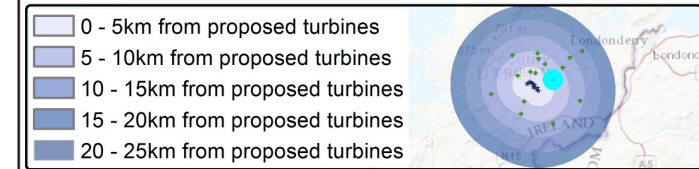

**Camera Information**  
Camera: Canon 5D Mark III  
Lens: Canon EF 50mm f/1.4 USM  
Focal Length: 50mm

Visuals prepared by  
**innovision**  
Sligo Airport Business Park  
Strandhill  
Sligo  
www.innovision.ie  
+353(0)71 - 912 8220

Photomontage

View flat at a comfortable arm's length

Drumnahough Wind Farm – Visual Impact Assessment

**Viewpoint 16**  
View from local road in the townland of Kirkneedey

**Viewing Instructions**  
 Angle of View of Panorama: 53.5° (planar projection)  
 Principal Distance (printed at 84 x 29.7cm): 81.25cm  
**Depicted Turbine Specifications**  
 Hub: 95m, Tip: 167.5m Rotor Diam. 145m

**Viewpoint Location & Capture Information**  
 Location (ING): 211944.54, 406872.11  
 Camera Level (Metres Above Ordnance Datum): 203.9  
 Date & Time: 13/03/2020, 09:50am  
 Weather Conditions: Sunny