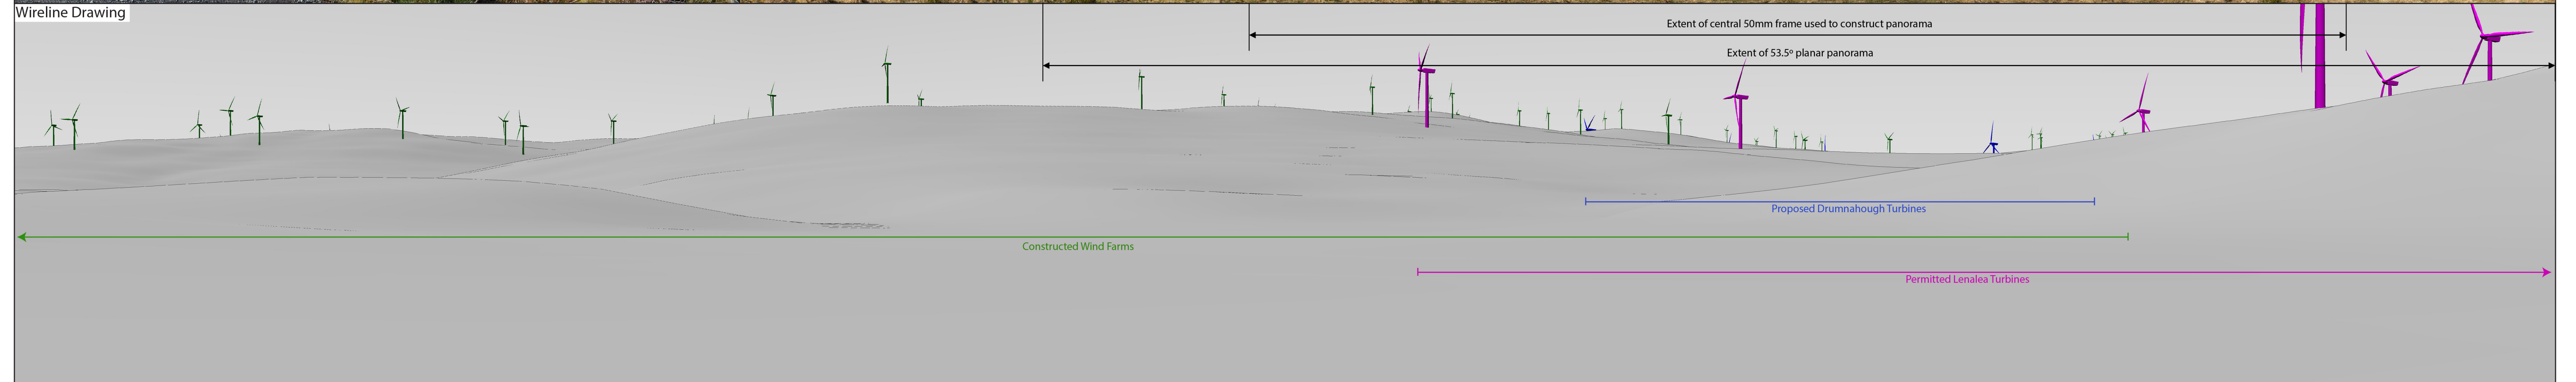

Constructed wind farms include: Cark, Cark Extension, Culliagh, Ballystang, Meentycat, Meenagrav, Meenanilta, Meenbog, Meenahorna & Meenalaban. Refer to cumulative ZTV map for further detail.

Drumnahough Wind Farm – Visual Impact Assessment
Viewpoint 17
View from local road in the townland of Ballystrang

Viewing Instructions
Angle of View of Panorama: 90° (cylindrical projection)
Principal Distance (printed at 84 x 29.7cm): 52.2cm

Viewpoint Location & Capture Information
Location (ING): 211085.16, 405464.61
Camera Level (Metres Above Ordnance Datum): 197.3
Date & Time: 13/03/2020, 10:03am
Weather Conditions: Sunny

Visibility Information
Distance to Nearest Drumnahough Turbine (km): 4.3
Number of Drumnahough Nacelles Visible: 2
Direction of View (From Grid North): 235°

Camera Information
Camera: Canon 5D Mark III
Lens: Canon EF 50mm f/1.4 USM
Focal Length: 50mm

Visuals prepared by
innovision
Sligo Airport Business Park
Strandhill
Sligo
www.innovision.ie
+353(0)71 - 912 8220