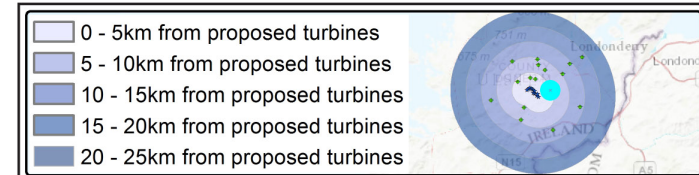

**Viewpoint Location & Capture Information**  
 Location (ING): 211085.16, 405464.61  
 Camera Level (Metres Above Ordnance Datum): 197.3  
 Date & Time: 13/03/2020, 10:03am  
 Weather Conditions: Sunny

**Visibility Information**  
 Distance to Nearest Drumnahough Turbine (km): 4.3  
 Number of Drumnahough Nacelles Visible: 2  
 Direction of View (From Grid North): 235°

**Camera Information**  
 Camera: Canon 5D Mark III  
 Lens: Canon EF 50mm f/1.4 USM  
 Focal Length: 50mm

**Viewing Instructions**  
 Angle of View of Panorama: 53.5° (planar projection)  
 Principal Distance (printed at 84 x 29.7cm): 81.25cm  
**Depicted Turbine Specifications**  
 Hub: 95m, Tip: 167.5m Rotor Diam. 145m