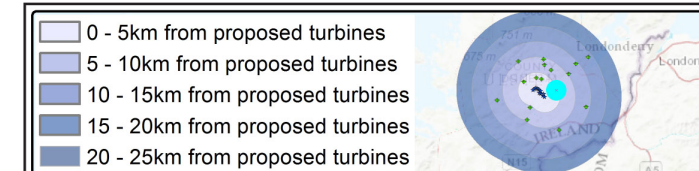

Viewing Instructions
Angle of View of Panorama: 90° (cylindrical projection)
Principal Distance (printed at 84 x 29.7cm): 52.2cm

Viewpoint Location & Capture Information
Location (ING): 211085.16, 405464.61
Camera Level (Metres Above Ordnance Datum): 197.3
Date & Time: 13/03/2020, 10:03am
Weather Conditions: Sunny

Visibility Information
Distance to Nearest Drumnahough Turbine (km): 4.3
Number of Drumnahough Nacelles Visible: 2
Direction of View (From Grid North): 235°

Camera Information
Camera: Canon 5D Mark III
Lens: Canon EF 50mm f/1.4 USM
Focal Length: 50mm

Visuals prepared by
innovision
Sligo Airport Business Park
Strandhill
Sligo
www.innovision.ie
+353(0)71 - 912 8220