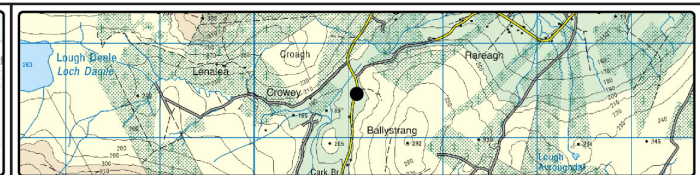

Viewing Instructions
Angle of View of Panorama: 53.5° (planar projection)
Principal Distance (printed at 84 x 29.7cm): 81.25cm
Depicted Turbine Specifications
Hub: 95m, Tip: 167.5m Rotor Diam. 145m

Viewpoint Location & Capture Information
Location (ING): 211085.16, 405464.61
Camera Level (Metres Above Ordnance Datum): 197.3
Date & Time: 13/03/2020, 10:03am
Weather Conditions: Sunny

Visibility Information
Distance to Nearest Drumnahough Turbine (km): 4.3
Number of Drumnahough Nacelles Visible: 2
Direction of View (From Grid North): 235°

Camera Information
Camera: Canon 5D Mark III
Lens: Canon EF 50mm f/1.4 USM
Focal Length: 50mm

Visuals prepared by
innovision
Sligo Airport Business Park
Strandhill
Sligo
www.innovision.ie
+353(0)71 - 912 8220