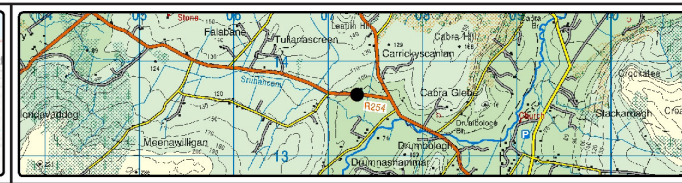

Baseline Photograph

This image provides landscape and visual context only

Wireline Drawing

Constructed wind farms include: Cark, Cark Extension, Culliagh, Ballystang, Meentycat, Meenagriv, Meenanilta, Meenbog, Meenahorna & Meenalaban. Refer to cumulative ZTV map for further detail.

Drumnahough Wind Farm – Visual Impact Assessment
Viewpoint 3
 View from R254 to Glenveagh

Viewing Instructions
 Angle of View of Panorama: 90° (cylindrical projection)
 Principal Distance (printed at 84 x 29.7cm): 52.2cm

Viewpoint Location & Capture Information
 Location (ING): 207302.34, 413655.28
 Camera Level (Metres Above Ordnance Datum): 88.9
 Date & Time: 13/09/2019, 10:46am
 Weather Conditions: Sunny, Intermittent Cloud