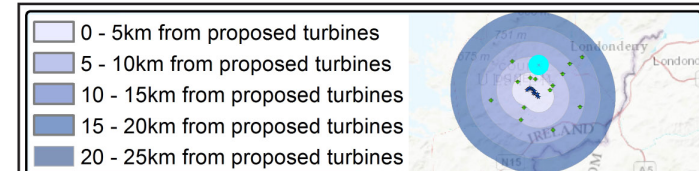

Viewpoint 3
View from R254 to Glenveagh

Viewing Instructions
 Angle of View of Panorama: 53.5° (planar projection)
 Principal Distance (printed at 84 x 29.7cm): 81.25cm
Depicted Turbine Specifications
 Hub: 95m, Tip:167.5m Rotor Diam. 145m