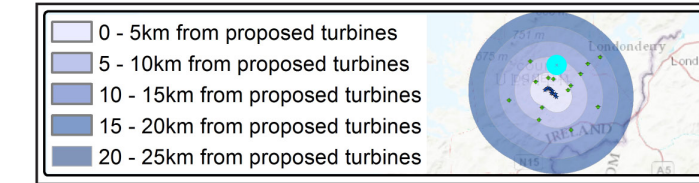

Drumnahough Wind Farm – Visual Impact Assessment
Viewpoint 3
 View from R254 to Glenveagh

Viewing Instructions
 Angle of View of Panorama: 90° (cylindrical projection)
 Principal Distance (printed at 84 x 29.7cm): 52.2cm

Viewpoint Location & Capture Information
 Location (ING): 207302.34, 413655.28
 Camera Level (Metres Above Ordnance Datum): 88.9
 Date & Time: 13/09/2019, 10:46am
 Weather Conditions: Sunny, Intermittent Cloud

Viewpoint 3
View from R254 to Glenveagh

Viewing Instructions
 Angle of View of Panorama: 53.5° (planar projection)
 Principal Distance (printed at 84 x 29.7cm): 81.25cm
Depicted Turbine Specifications
 Hub: 95m, Tip:167.5m Rotor Diam. 145m

Visibility Information
 Distance to Nearest Drumnahough Turbine (km): 7.8
 Number of Drumnahough Nacelles Visible: 6
 Direction of View (From Grid North): 189°

Camera Information
 Camera: Canon 5D Mark III
 Lens: Canon EF 50mm f/1.4 USM
 Focal Length: 50mm