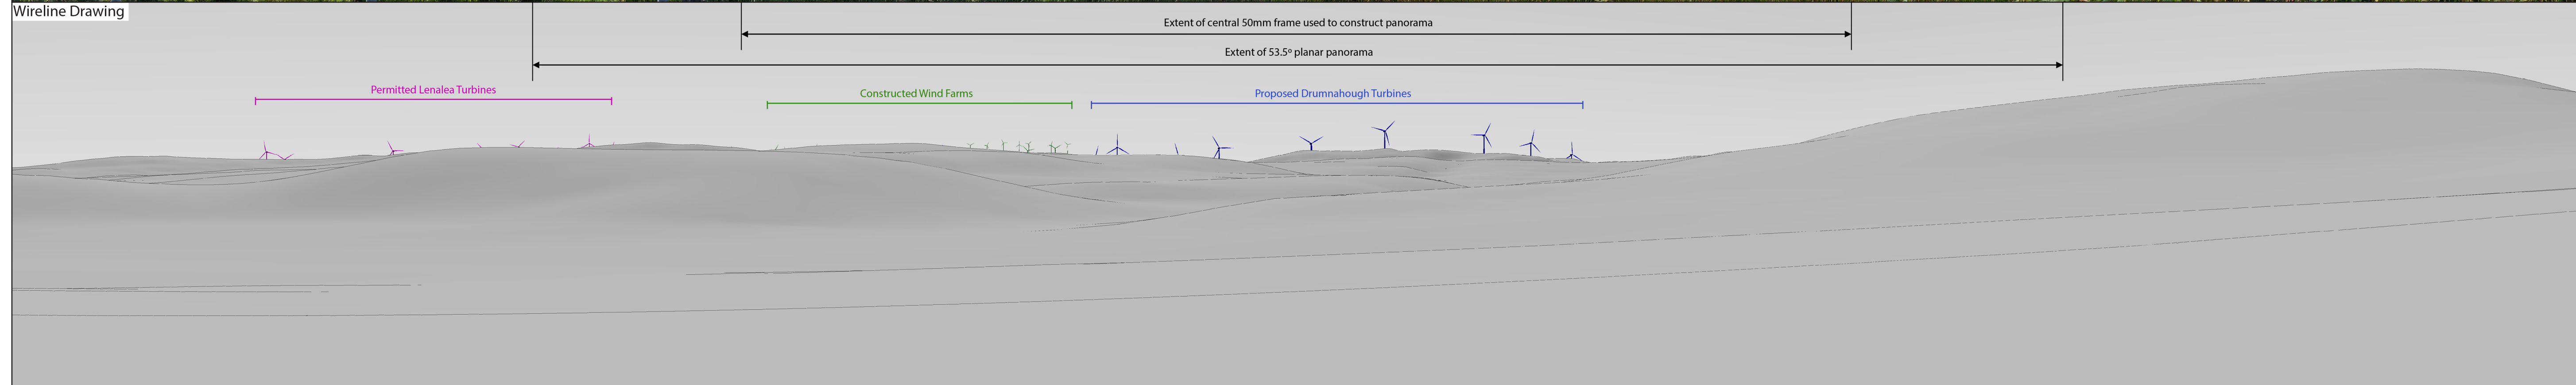

Constructed wind farms include: Cark, Cark Extension, Culliagh, Ballystang, Meentycat, Meenagriv, Meenanilta, Meenbog, Meenahorna & Meenalaban. Refer to cumulative ZTV map for further detail.

Drumnahough Wind Farm – Visual Impact Assessment
Viewpoint 3
View from R254 to Glenveagh

Viewing Instructions
Angle of View of Panorama: 90° (cylindrical projection)
Principal Distance (printed at 84 x 29.7cm): 52.2cm

Viewpoint Location & Capture Information
Location (ING): 207302.34, 413655.28
Camera Level (Metres Above Ordnance Datum): 88.9
Date & Time: 13/09/2019, 10:46am
Weather Conditions: Sunny, Intermittent Cloud

Visibility Information
Distance to Nearest Drumnahough Turbine (km): 7.8
Number of Drumnahough Nacelles Visible: 6
Direction of View (From Grid North): 189°

Camera Information
Camera: Canon 5D Mark III
Lens: Canon EF 50mm f/1.4 USM
Focal Length: 50mm

Visuals prepared by
innovision
Sligo Airport Business Park
Strandhill
Sligo
www.innovision.ie
+353(0)71 - 912 8220