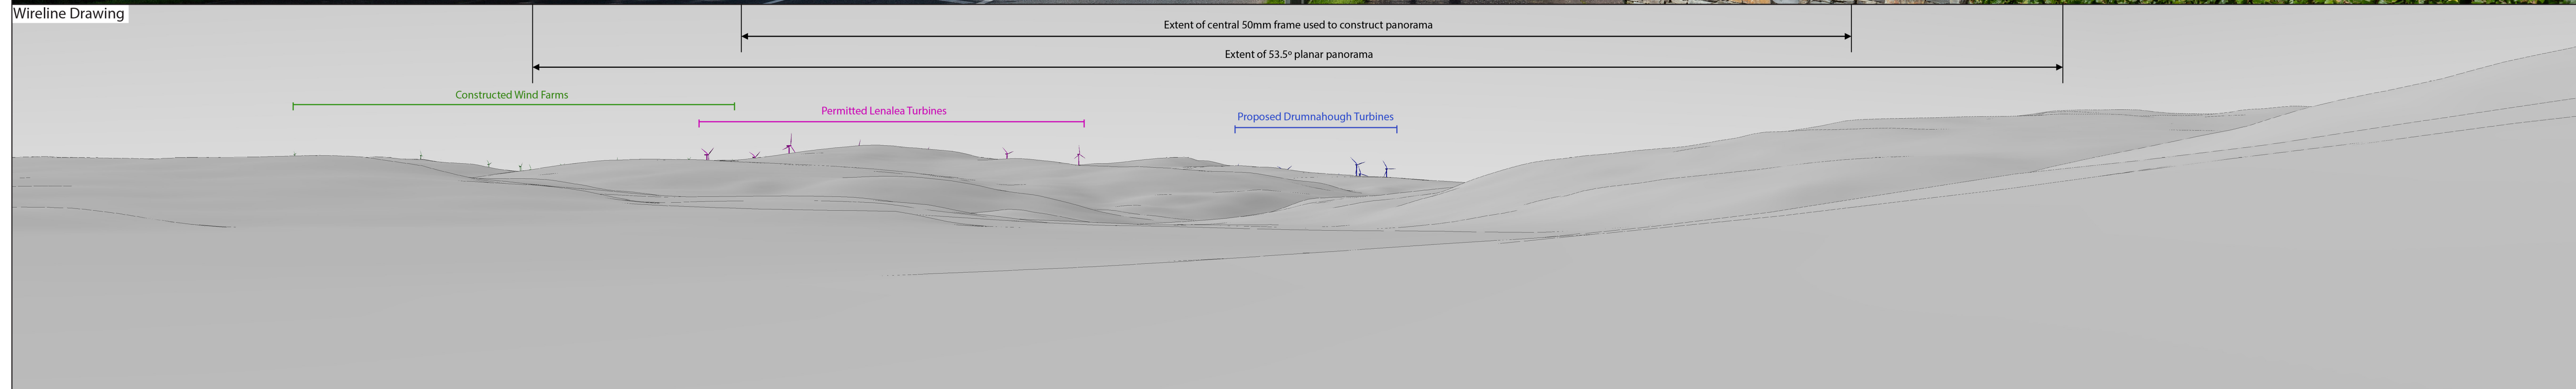

Constructed wind farms include: Cark, Cark Extension, Culliagh, Ballystang, Meentycat, Meenagrav, Meenanilta, Meenbog, Meenahorna & Meenalaban. Refer to cumulative ZTV map for further detail.

Drumnahough Wind Farm – Visual Impact Assessment

Viewpoint 5
View from R250 on outskirts of Letterkenny

Viewing Instructions
Angle of View of Panorama: 90° (cylindrical projection)
Principal Distance (printed at 84 x 29.7cm): 52.2cm

Viewpoint Location & Capture Information
Location (ING): 215255.49, 410701.11
Camera Level (Metres Above Ordnance Datum): 11.6
Date & Time: 13/09/2019, 11:47am
Weather Conditions: Sunny

Visibility Information
Distance to Nearest Drumnahough Turbine (km): 10.5
Number of Drumnahough Nacelles Visible: 3
Direction of View (From Grid North): 245°

Camera Information
Camera: Canon 5D Mark III
Lens: Canon EF 50mm f/1.4 USM
Focal Length: 50mm

Visuals prepared by
innovision
Sligo Airport Business Park
Strandhill
Sligo
www.innovision.ie
+353(0)71 - 912 8220