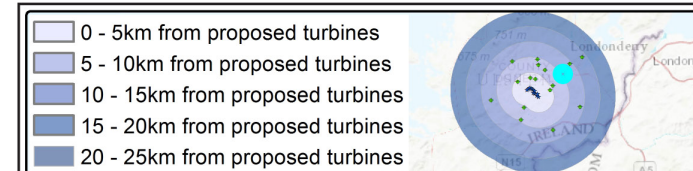

Baseline Photograph

This image provides landscape and visual context only

Wireline Drawing

Constructed wind farms include: Cark, Cark Extension, Culliagh, Ballystang, Meentycat, Meenagrav, Meenanilta, Meenbog, Meenahorna & Meenalaban. Refer to cumulative ZTV map for further detail.

Drumnahough Wind Farm – Visual Impact Assessment

Viewpoint 5
View from R250 on outskirts of Letterkenny

Viewing Instructions
Angle of View of Panorama: 90° (cylindrical projection)
Principal Distance (printed at 84 x 29.7cm): 52.2cm

Viewing Instructions
 Angle of View of Panorama: 53.5° (planar projection)
 Principal Distance (printed at 84 x 29.7cm): 81.25cm
Depicted Turbine Specifications
 Hub: 95m, Tip: 167.5m Rotor Diam. 145m

Viewpoint Location & Capture Information
 Location (ING): 215255.49, 410701.11
 Camera Level (Metres Above Ordnance Datum): 11.6
 Date & Time: 13/09/2019, 11:47am
 Weather Conditions: Sunny

Visibility Information
 Distance to Nearest Drumnahough Turbine (km): 10.5
 Number of Drumnahough Nacelles Visible: 3
 Direction of View (From Grid North): 245°