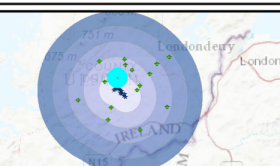

Viewpoint Location & Capture Information
Location (ING): 204658.38, 409437.17
Camera Level (Metres Above Ordnance Datum): 98.6
Date & Time: 12/09/2019, 7:23pm
Weather Conditions: Sunny

Visibility Information
Distance to Nearest Drumnahough Turbine (km): 3.2
Number of Drumnahough Nacelles Visible: 6
Direction of View (From Grid North): 163°

Photomontage

View flat at a comfortable arm's length

Proposed Drumnahough Turbines

Drumnahough Wind Farm – Visual Impact Assessment

Viewpoint 9
View from R250 at Breenagh

- 0 - 5km from proposed turbines
- 5 - 10km from proposed turbines
- 10 - 15km from proposed turbines
- 15 - 20km from proposed turbines
- 20 - 25km from proposed turbines

Viewing Instructions

Angle of View of Panorama: 53.5° (planar projection)
Principal Distance (printed at 84 x 29.7cm): 81.25cm
Depicted Turbine Specifications
Hub: 95m, Tip: 167.5m Rotor Diam. 145m

Viewpoint Location & Capture Information

Location (ING): 204658.38, 409437.17
Camera Level (Metres Above Ordnance Datum): 98.6
Date & Time: 12/09/2019, 7:23pm
Weather Conditions: Sunny

Visibility Information

Distance to Nearest Drumnahough Turbine (km): 3.2
Number of Drumnahough Nacelles Visible: 6
Direction of View (From Grid North): 163°