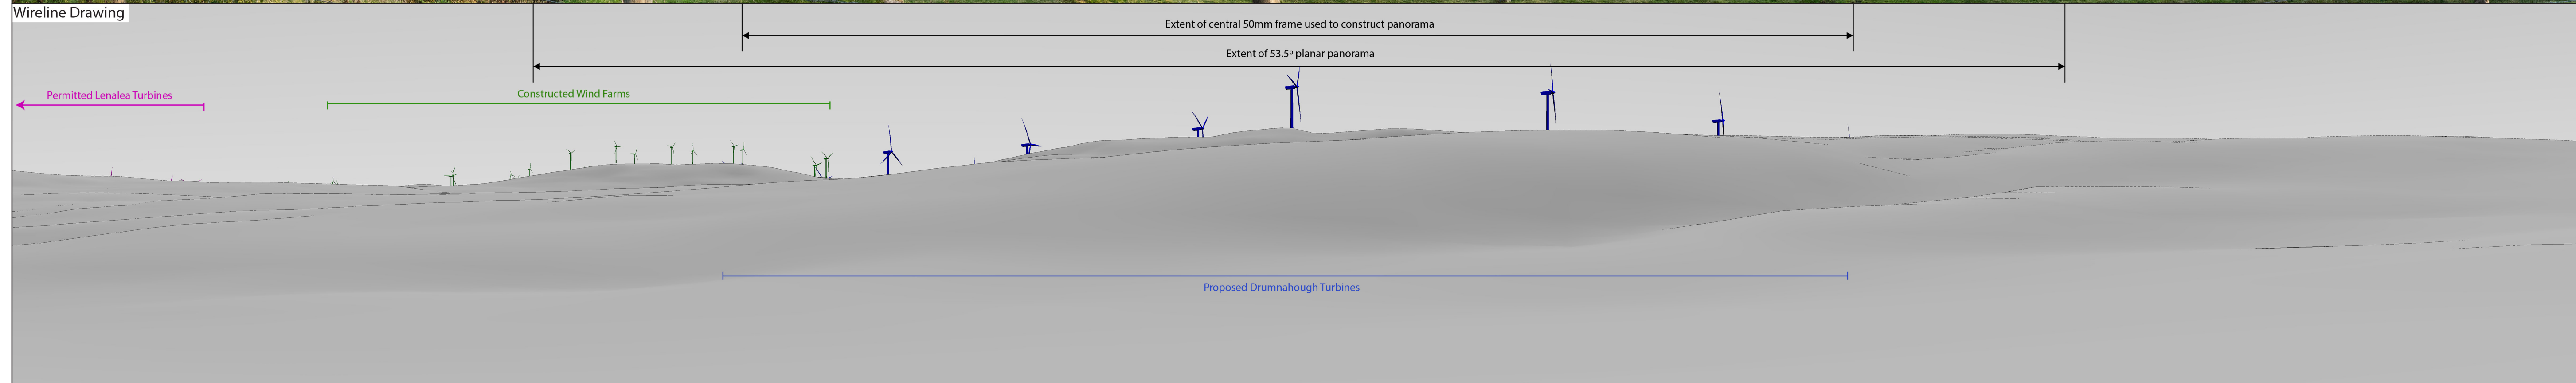

Constructed wind farms include: Cark, Cark Extension, Culliagh, Ballystang, Meentycat, Meenagrav, Meenanilta, Meenbog, Meenahorna & Meenalaban. Refer to cumulative ZTV map for further detail.

Drumnahough Wind Farm – Visual Impact Assessment

Viewpoint 9
View from R250 at Breenagh

Viewing Instructions
Angle of View of Panorama: 90° (cylindrical projection)
Principal Distance (printed at 84 x 29.7cm): 52.2cm

Viewpoint Location & Capture Information
Location (ING): 204658.38, 409437.17
Camera Level (Metres Above Ordnance Datum): 98.6
Date & Time: 12/09/2019, 7:23pm
Weather Conditions: Sunny

Visibility Information
Distance to Nearest Drumnahough Turbine (km): 3.2
Number of Drumnahough Nacelles Visible: 6
Direction of View (From Grid North): 163°

Camera Information
Camera: Canon 5D Mark III
Lens: Canon EF 50mm f/1.4 USM
Focal Length: 50mm

Visuals prepared by
innovision
Sligo Airport Business Park
Strandhill
Sligo
www.innovision.ie
+353(0)71 - 912 8220