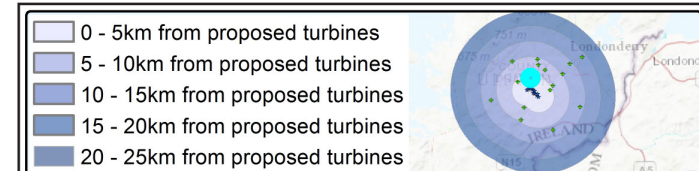

Drumnahough Wind Farm – Visual Impact Assessment

Viewpoint 9
View from R250 at Breenagh

Viewing Instructions
Angle of View of Panorama: 90° (cylindrical projection)
Principal Distance (printed at 84 x 29.7cm): 52.2cm

Viewpoint Location & Capture Information
Location (ING): 204658.38, 409437.17
Camera Level (Metres Above Ordnance Datum): 98.6
Date & Time: 12/09/2019, 7:23pm
Weather Conditions: Sunny

Visibility Information
Distance to Nearest Drumnahough Turbine (km): 3.2
Number of Drumnahough Nacelles Visible: 6
Direction of View (From Grid North): 163°

Viewing Instructions

Angle of View of Panorama: 53.5° (planar projection)
Principal Distance (printed at 84 x 29.7cm): 81.25cm
Depicted Turbine Specifications
Hub: 95m, Tip: 167.5m Rotor Diam. 145m

Viewpoint Location & Capture Information

Location (ING): 204658.38, 409437.17
Camera Level (Metres Above Ordnance Datum): 98.6
Date & Time: 12/09/2019, 7:23pm
Weather Conditions: Sunny

Visibility Information

Distance to Nearest Drumnahough Turbine (km): 3.2
Number of Drumnahough Nacelles Visible: 6
Direction of View (From Grid North): 163°